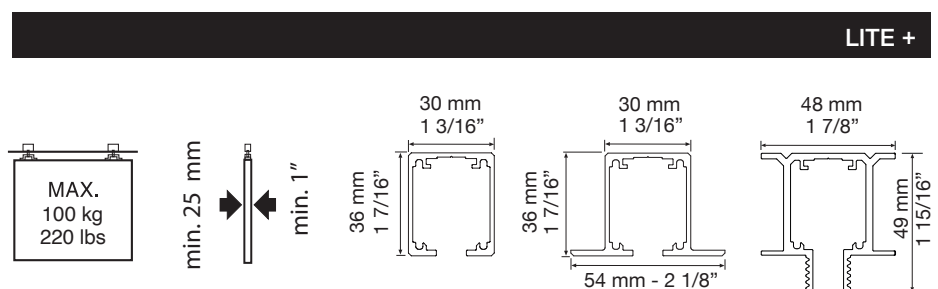

Our cutting-edge hydraulic dampers with multiple springs ensure optimum performance. Allows for panels starting at 75 cm.

DEU

Lite+: ein Raumteiler mit einem einzigen Schiebepaneel aus Holz, ohne Bodenführung. Das System lässt sich sehr vielseitig einsetzen und bietet maximale architektonische Integration. Man schafft bewegliche Zwischenwände und flexible Räume.

- Montage an der Decke oder an der Wand, mit sichtbarem Profil oder eingebaut mit verborgenem Profil.
- Einfache und intuitive Montage für eine effiziente Ausführung.
- Kompaktes System mit minimalistischem Design.
- Ohne Führungen am Boden für mehr Durchgangsbereich.
- Paneel bis 100 kg.
- Profil aus eloxiertem Aluminium Silver, Schwarz und Bronze.
- Sanftes Verschieben mit geringem Kraftaufwand aufgrund des Rollenlaufwerks mit Kugellager.
- Garantiert sanftes Schließen ohne Stöße.
- Garantie von KLEIN® 5 Jahre.
- Bremssystem der Tür: KSC, Klein Soft Closing, sanftes, kontrolliertes Bremsen. Optionales System.

Unsere hochmodernen hydraulischen Stoßdämpfer und Mehrfachfedern garantieren eine optimale Funktion. Für Türflügel mit einer Breite ab 75 cm.