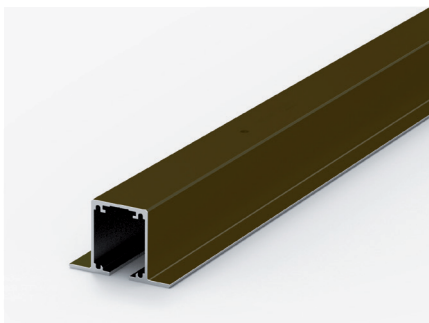

REFERENCIAS / REFERENCES / RÉFÉRENCES / REFERENZ

J

M