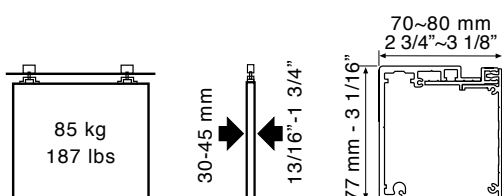

- Ideal for partitioning kitchens, lounges, bathrooms, bedrooms, offices, etc.
- Ideal system for modern designs.
- Cleared passageway with no floor profiles.
- "Silver" anodized aluminium profile (AA10 ISO 7599, 10 microns).
- Clip-fixed gallery for a quick installation.
- Adjustable door height.
- Innovative guide system for optimized sliding action using minimal force.
- Supports wooden doors up to 85 Kg.
- Ball bearing system for smooth opening.
- Wall or ceiling mounted.

Systems tested up to 100,000 cycles as per standard EN1527.

DEU

Unikpanel® ist dafür ausgelegt, beliebige traditionelle Flügeltüren gegen ein Schiebepaneel aus Holz für die Teilung von Zimmern in Wohnungen, Gewerberäumen und Hotelanlagen auszutauschen.

- Ideal zur Abtrennung von Küche, Wohnzimmer, Badezimmern, Schlafzimmer, Büro...
- System im modernen Design.
- Freier Durchgangsbereich ohne Bodenschiene.
- "Silver" eloxierte Aluminium-Profil (AA10 ISO 7599, 10 Mikrons).
- Aufgeklipste Laufschieneblende für schnelle Montage.
- Höhenverstellbare Tür.
- Innovatives Führungssystem für besseres Gleiten der Türen mit minimalem Kraftaufwand.
- Aufhängung von Holztüren bis 85 Kg.
- Kugellager für sanftes laufuhiges Öffnen.
- Wand oder Deckenmontage.

Systeme gemäß der Norm EN1527 bis 100.000 Zyklen getestet.

UNIKPANEL® 85